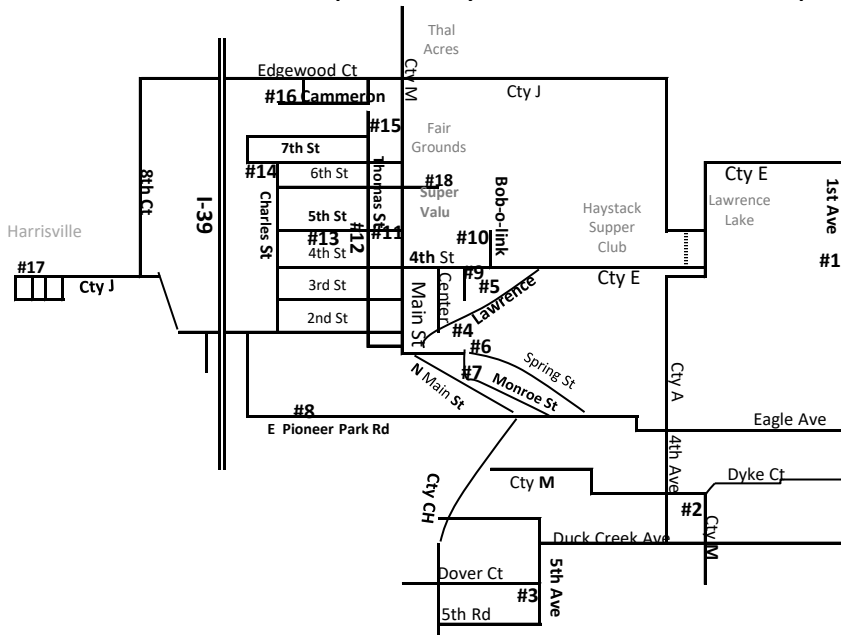

Westfield Chamber's Annual City Wide Rummage Sale

Map for May 12 and 13 - 8 am - 5 pm

- 1 N6820 1st Ave - 2 bikes, church pews, table + 6 chairs, 6" jointer, 12' boat/motor/trailer, new size 10 wedding dress and more
- 2 W7966 Cty Rd M - 6 pc bedroom set, electric stove, wood chipper, household toys, huge amount and variet
- 3 N8429 5th Ave - furniture and household items
- 4 164 Lawrence St - furniture, beds, material, yard ornaments, toys, games, books, Xmas décor, dishes and misc.
- 5 401 Lawrence St - Women's & teen boy clothes, Christmas tree, comforter, household items and more
- 6 154 Spring St - Clothing, some toys, home décor, pictures, tools, Boyds Bears golf clubs, Christmas décor
- 7 223 Monroe St - women & boy cloths, oak door, Faux Wood blinds, jogging stroller bike trailer, garage cabinet, 3 totes of dot/daisy dishes, upholstery fabric & supplies project chairs, table w/6 chairs, misc items
- 8 E Pioneer Park Rd (Lrg Green Shed near TNT) - adult & kids clothes, toys, household décor, furniture, tools
- 9 226 W 4th St - furniture, dressers, launge, quilting material & supplies, Janome sewing machine, wood carving tools, etc
- 10 611 Bob-O-Link Dr -**8-4pm** kids cloths, kids bikes, furniture, kitchen items, bathroom vanities, sinks, mirrors, lights household.
- 11 116 E 5th St - MOVING SALE from Log Cabin
- 12 406 Thomas St - **3 family sale!!** Something for everyone. Large & small items - toys, household, crafts, furniture, tools.
- 13 215 E 5th St - newborn - 5T clothes, men & women's clothes, prom dresses S-M, shoes, piano, power wheels, toys, bouncy house, misc household
- 14 311 E 7th St - Men, women and children clothes, some tools
- 15 741 S Thomas St - tools, light equipment, boat, household, kids toys
- 16 W6635 Cammeron Terrace - **SATURDAY ONLY** - M&W clothing including scrubs, car ramps, duck-geese decoys, holiday, books, video machines & games,& much more
- 17 W4946 Cty Rd J (Harrisville)- fishing poles & tackle, tools, household, misc
- 18 117 W 6th St - household and misc